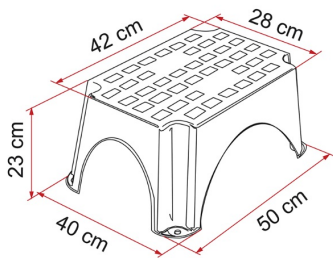

Fiamma Step - medium size

Fiamma Step - medium size

Step in & out of your RV safely! Has a non-skid surface & is made from UV resistant HD polyethylene. The base of the legs can also be pegged into the ground for extra stability. Features and Benefits Holds up to 150Kg Comes in grey Tread Size: 42cm x 27.5cm Height: 23cm