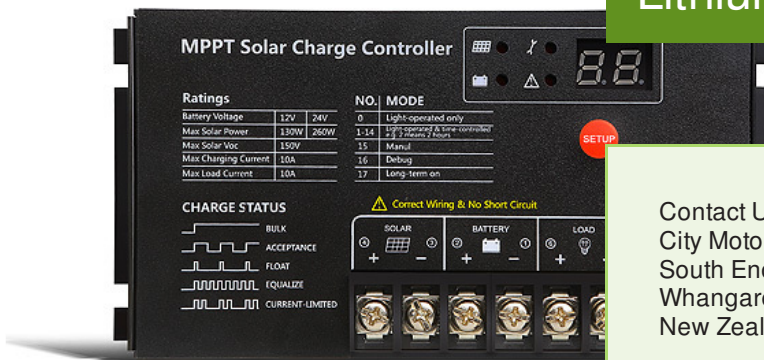

Solar Charge Controller 10amp MPPT with LCD Display Lithium,AGM,GEL,Wet

Contact Us
City Motorhomes & Caravans
South End Avenue
Whangarei
New Zealand

Phone: (09) 438 2444
Mobile: 027 344 1078

office@citymotorhomes.co.nz