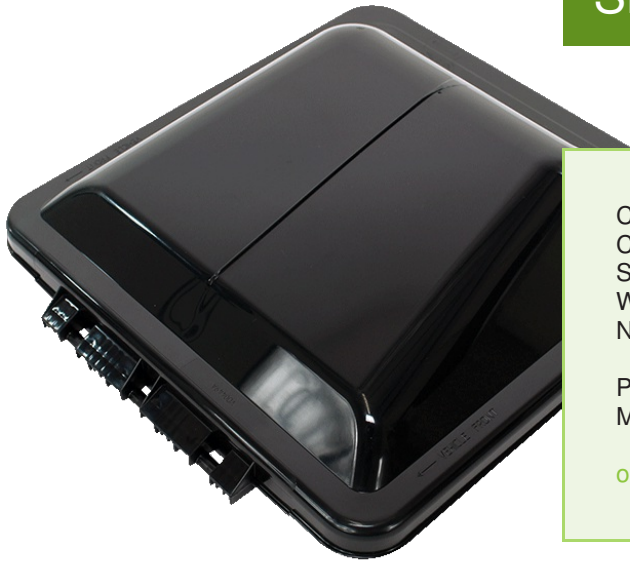

Ventline Vent Replacement Lid Smoke

Contact Us
City Motorhomes & Caravans
South End Avenue
Whangarei
New Zealand

Phone: (09) 438 2444
Mobile: 027 344 1078

office@citymotorhomes.co.nz