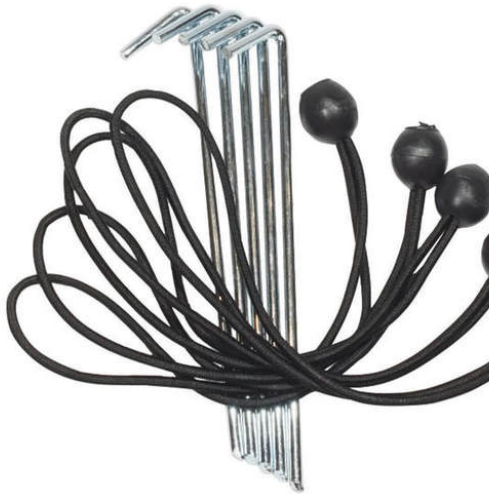

Privacy Screen Pegs & Cords Set of 5

Contact Us
City Motorhomes & Caravans
South End Avenue
Whangarei
New Zealand

Phone: (09) 438 2444
Mobile: 027 344 1078

office@citymotorhomes.co.nz