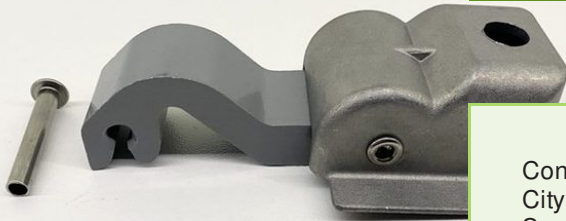

Sliding arm for caravan store awning

Contact Us
City Motorhomes & Caravans
South End Avenue
Whangarei
New Zealand

Phone: (09) 438 2444
Mobile: 027 344 1078

office@citymotorhomes.co.nz