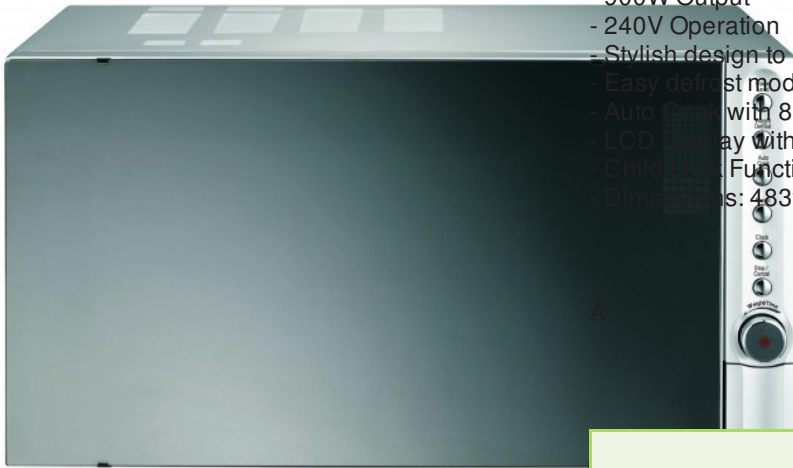

900W Microwave Oven

900W Microwave Oven

Features:

- 900W Output
- 240V Operation
- Stylish design to suit modern RV's
- 5 Selectable power levels.
- Easy defrost mode.
- Auto Cook with 8 pre-set common food items.
- LCD Display with clock function & dedicated program icons.
- Child Lock Function
- Dimensions: 483w x 281h x 399d