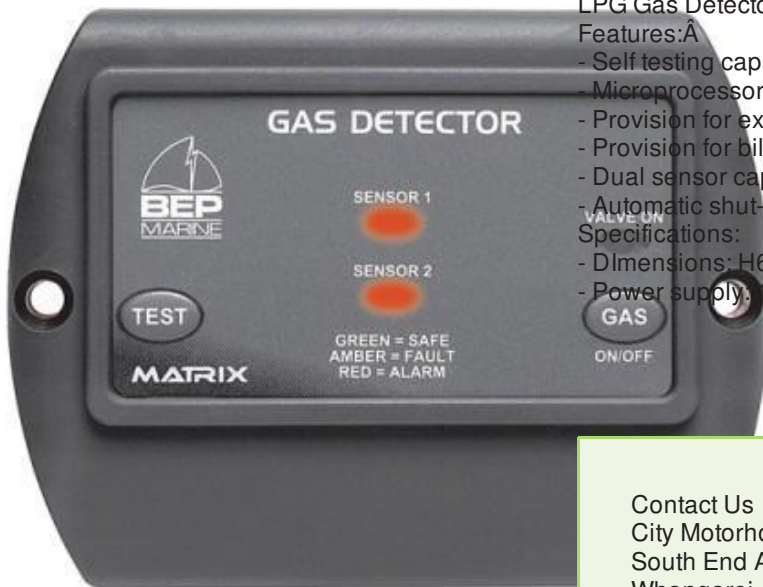

## LPG Gas Detector

LPG Gas Detector 12V

Features:

- Self testing capability
- Microprocessor control
- Provision for external alarm
- Provision for bilge blower
- Dual sensor capability; one sensor supplied - with a 5m cable
- Automatic shut-off solenoid control