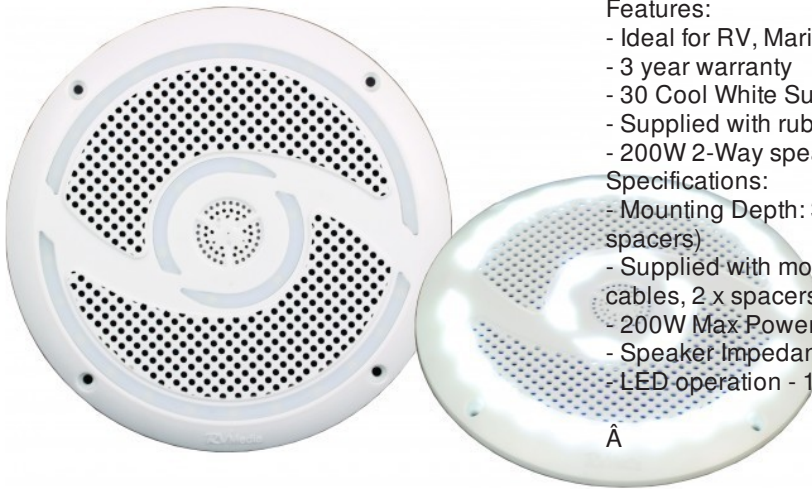

Waterproof Speaker Light

Waterproof Speaker Light

Waterproof Speaker & integrated LED Awning/Exterior light

Features:

- Ideal for RV, Marine & Home
- 3 year warranty
- 30 Cool White Super Bright LED's (per speaker)
- Supplied with rubber screw covers for a neat install.
- 200W 2-Way speaker with custom bridge tweeter

Specifications:

- Mounting Depth: 36.5mm (approximately 22mm when using spacers)
- Supplied with mounting screws, 2 x 2M length OFC speaker cables, 2 x spacers & 2 x rubber sealing gaskets
- 200W Max Power Handling
- Speaker Impedance: 4 OHM
- LED operation - 10-28V DC; 0.5A Max current draw.